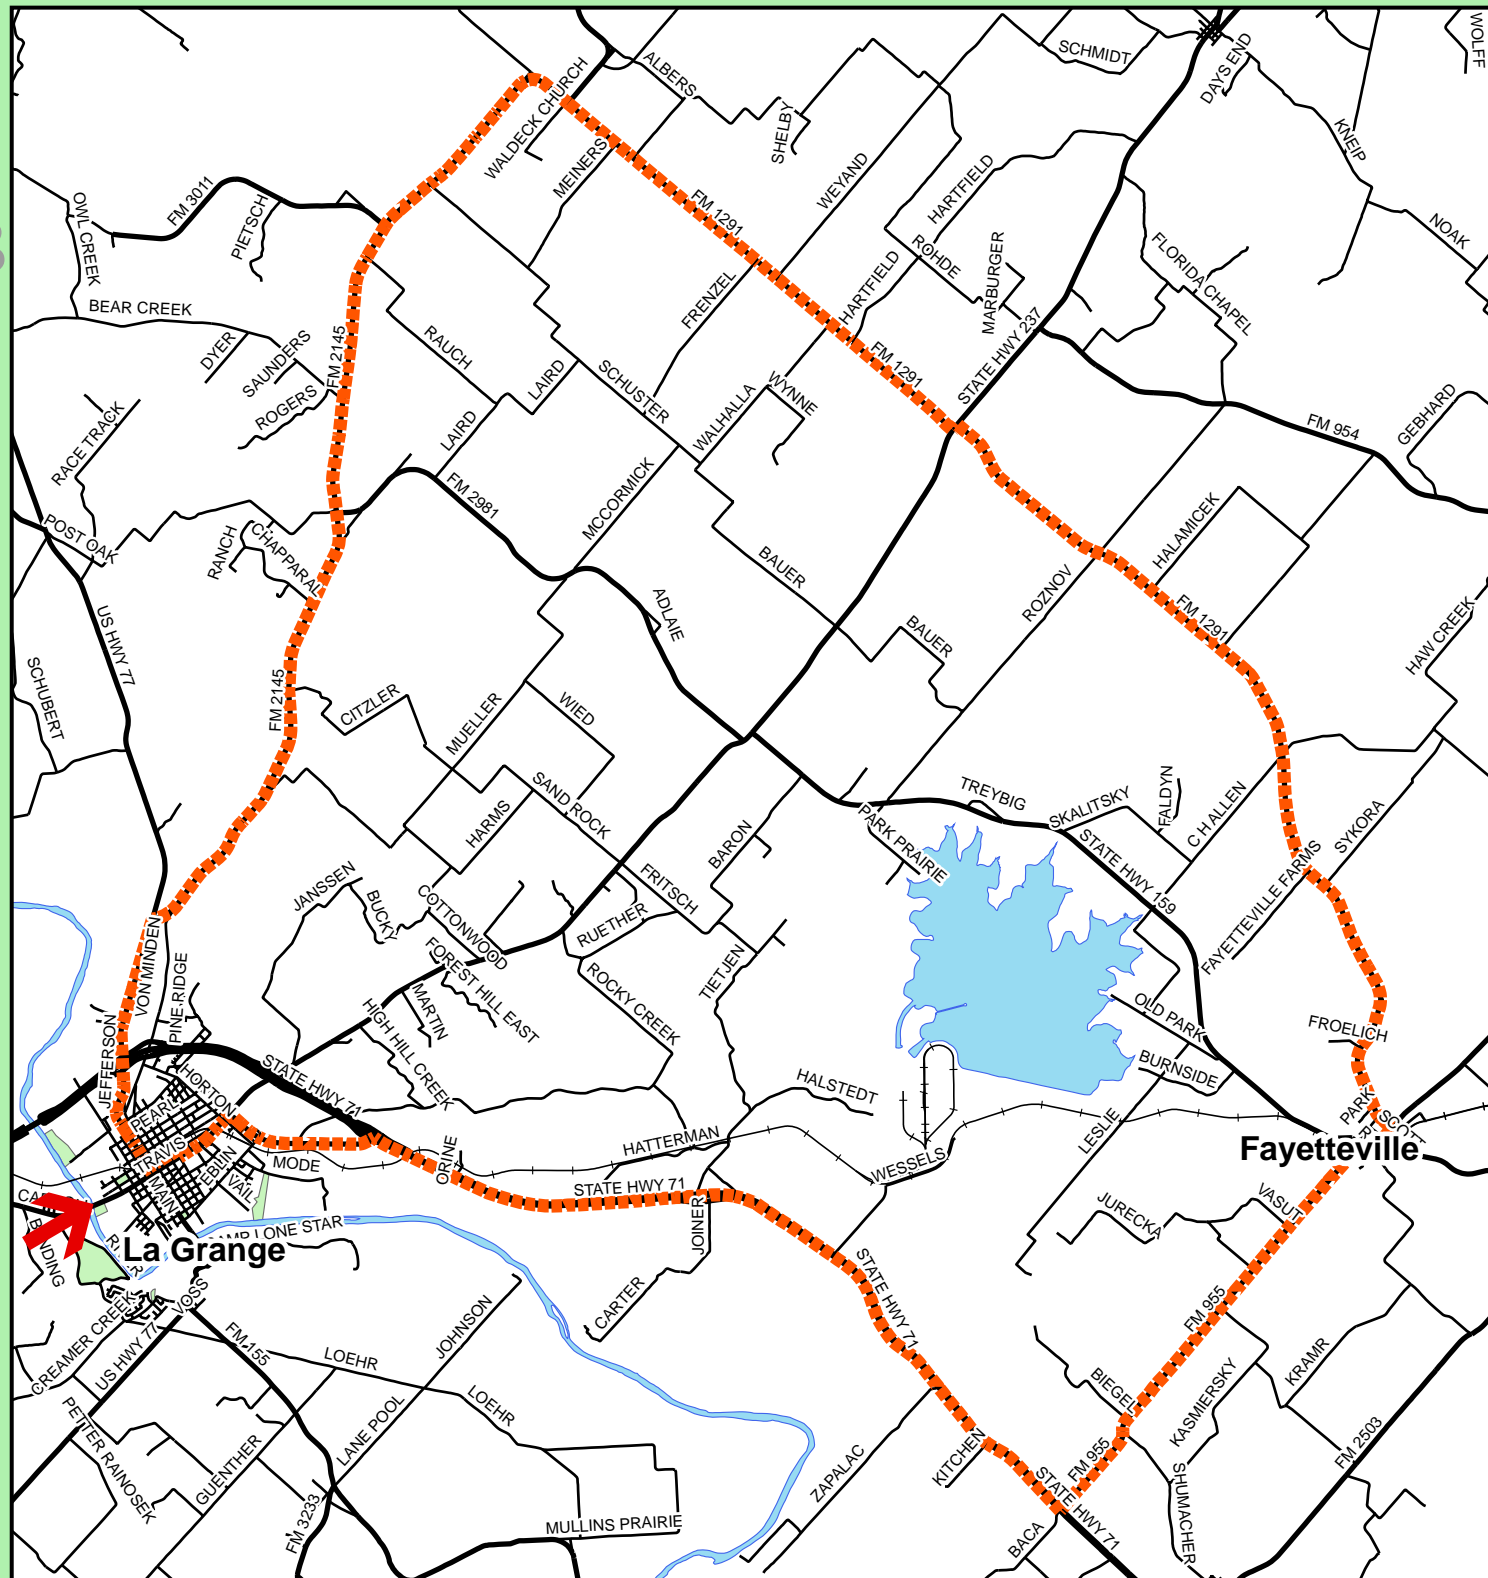

Fayette County Texas Bicycle Route 3B 42 Miles

Start at **Fayette County Courthouse**.
 Turn right onto **Colorado Street** for 1 block.
 Turn left onto **Jefferson Street**
 (**US Hwy 77**) for 2.6 miles.
 Turn right onto **FM 2145** for 10 miles.
 Turn right onto **FM 1291** for 13.6 miles.
 Continue on **Thompson Street** for 0.2 miles.
 Turn right onto **Main Street** for 0.3 miles.
 Turn right onto **Rusk Street** for 0.1 miles.
 Turn left onto **Market Street** for 0.2 miles.
 Continue on **FM 955** for 4.5 miles.
 Turn right onto **State Hwy 71** for 9.4 miles
 (**Take the Hwy. 71 Bus. Exit**)
 Continue on **Ellinger Road** for 0.4 miles.
 Continue on **Travis Street**
 (**Hwy. 71 Bus.**) for 0.6 miles.
 Turn right onto **Jackson Street** for 1 block.
 Turn left on **Colorado Street** for 0.4 miles
 to **Fayette County Courthouse**.

Custom Mapping donated
 by Absolute Geographic, Inc.
 La Grange, Texas (866) MAP-THIS
 Absolute Geographic, Inc. provides
 this data "as is" and assumes no
 liability for its accuracy or completeness.