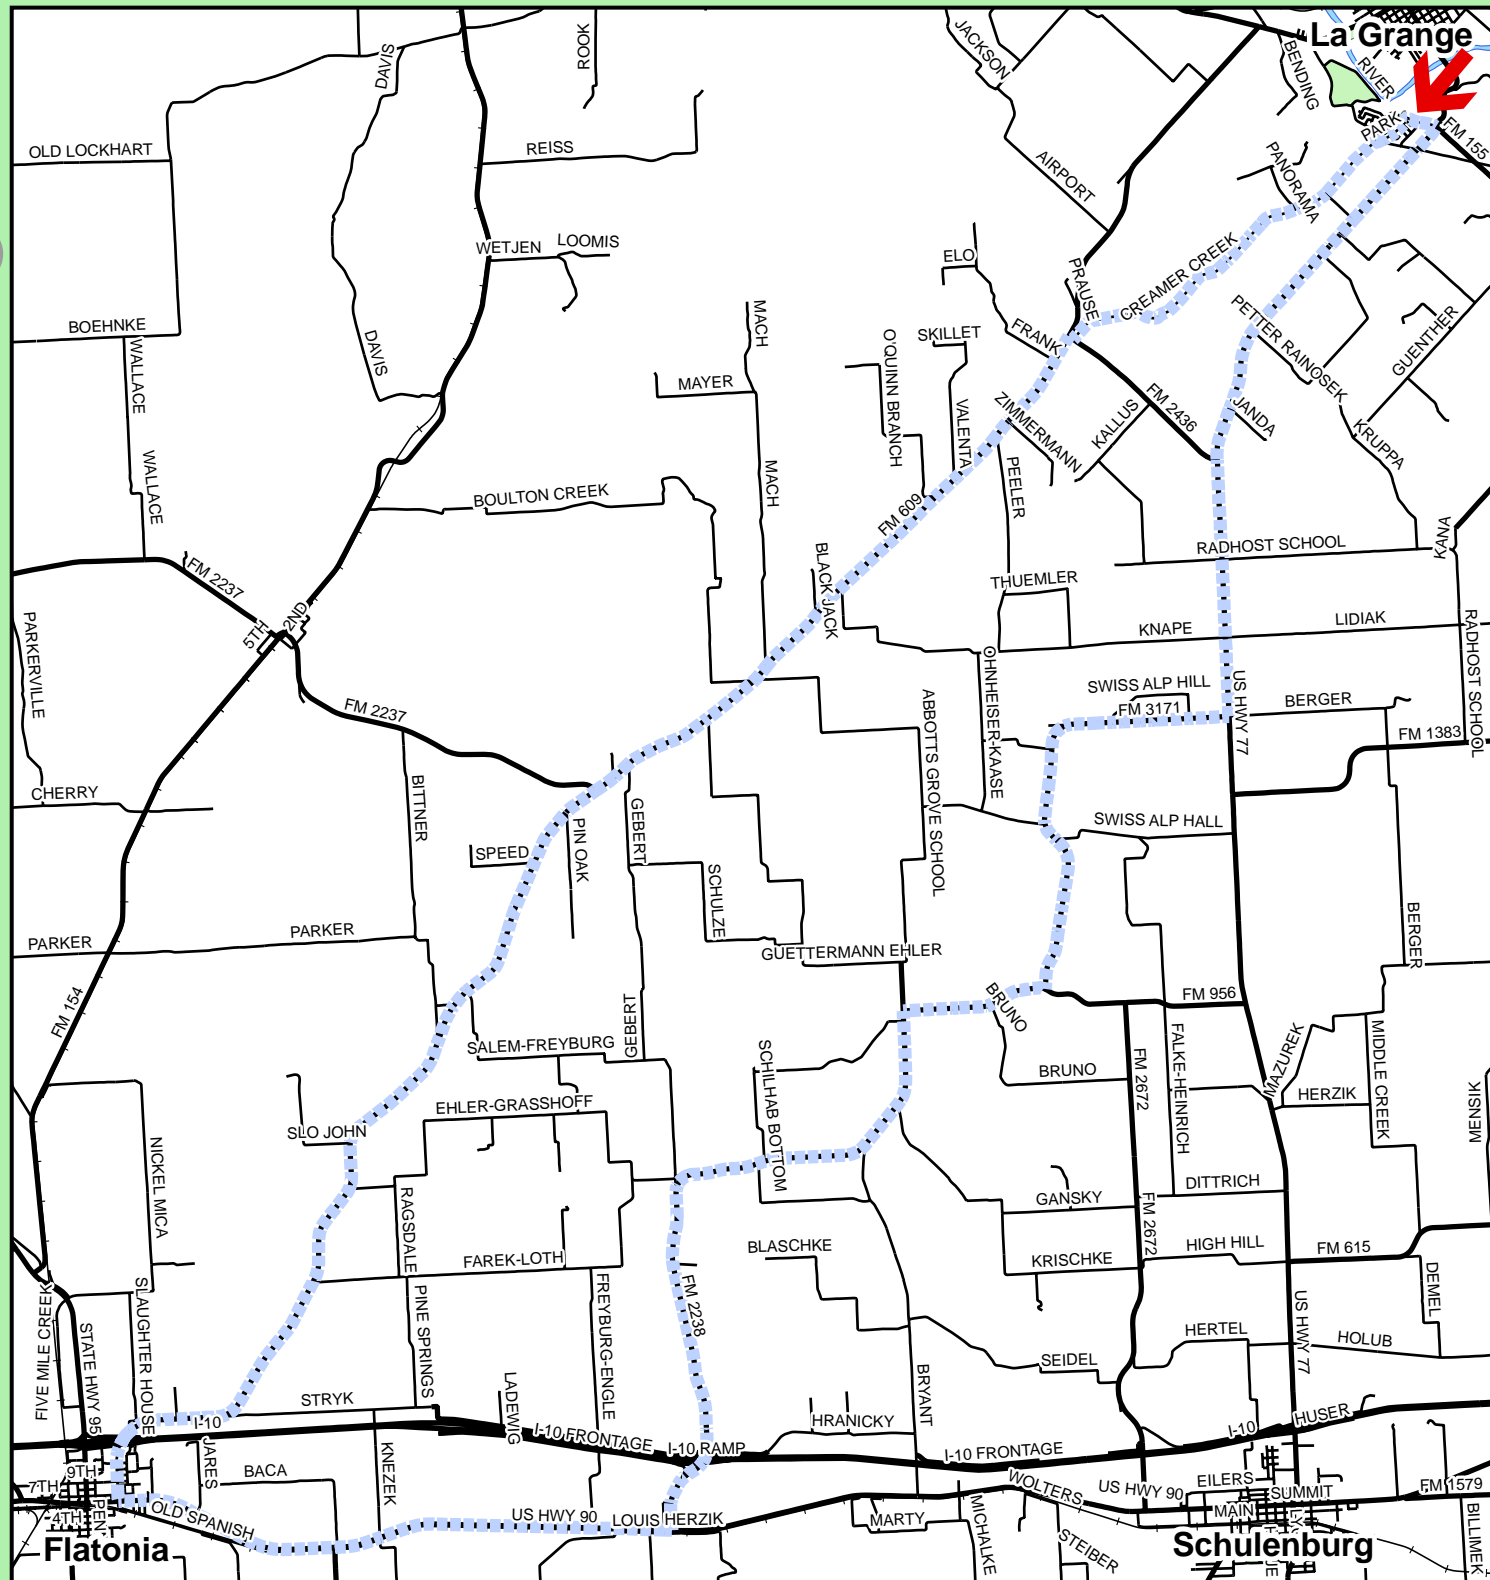

Fayette County Texas Bicycle Route 1D 47 Miles

Start at **Monument Hill State Park**.
 Turn right onto **Park Drive** for 0.4 miles.
 Turn right onto **Country Club Drive**;
 Turn left onto **Creamer Creek Road**
 for 4 miles.
 Turn right onto **FM 2436**.
 Turn left onto **FM 609** for 15.6 miles.
 Continue on **La Grange Street**
 for 0.7 miles.
 Turn left onto **North Main Street** for
 0.3 miles.
 Continue on **US Hwy 90** for 5.5 miles.
 Turn left onto **FM 2238** for 7.3 miles.
 Turn right onto **FM 956** for 1.5 miles.
 Turn left onto **FM 3171** for 4.5 miles.
 Turn left onto **US Hwy 77** for 6.8 miles.
 Turn left onto **State Spur 92** for 0.3 miles
 to **Monument Hill State Park**.

Custom Mapping donated
 by Absolute Geographic, Inc.
 La Grange, Texas (866) MAP-THIS
 Absolute Geographic, Inc. provides
 this data "as is" and assumes no
 liability for its accuracy or completeness.