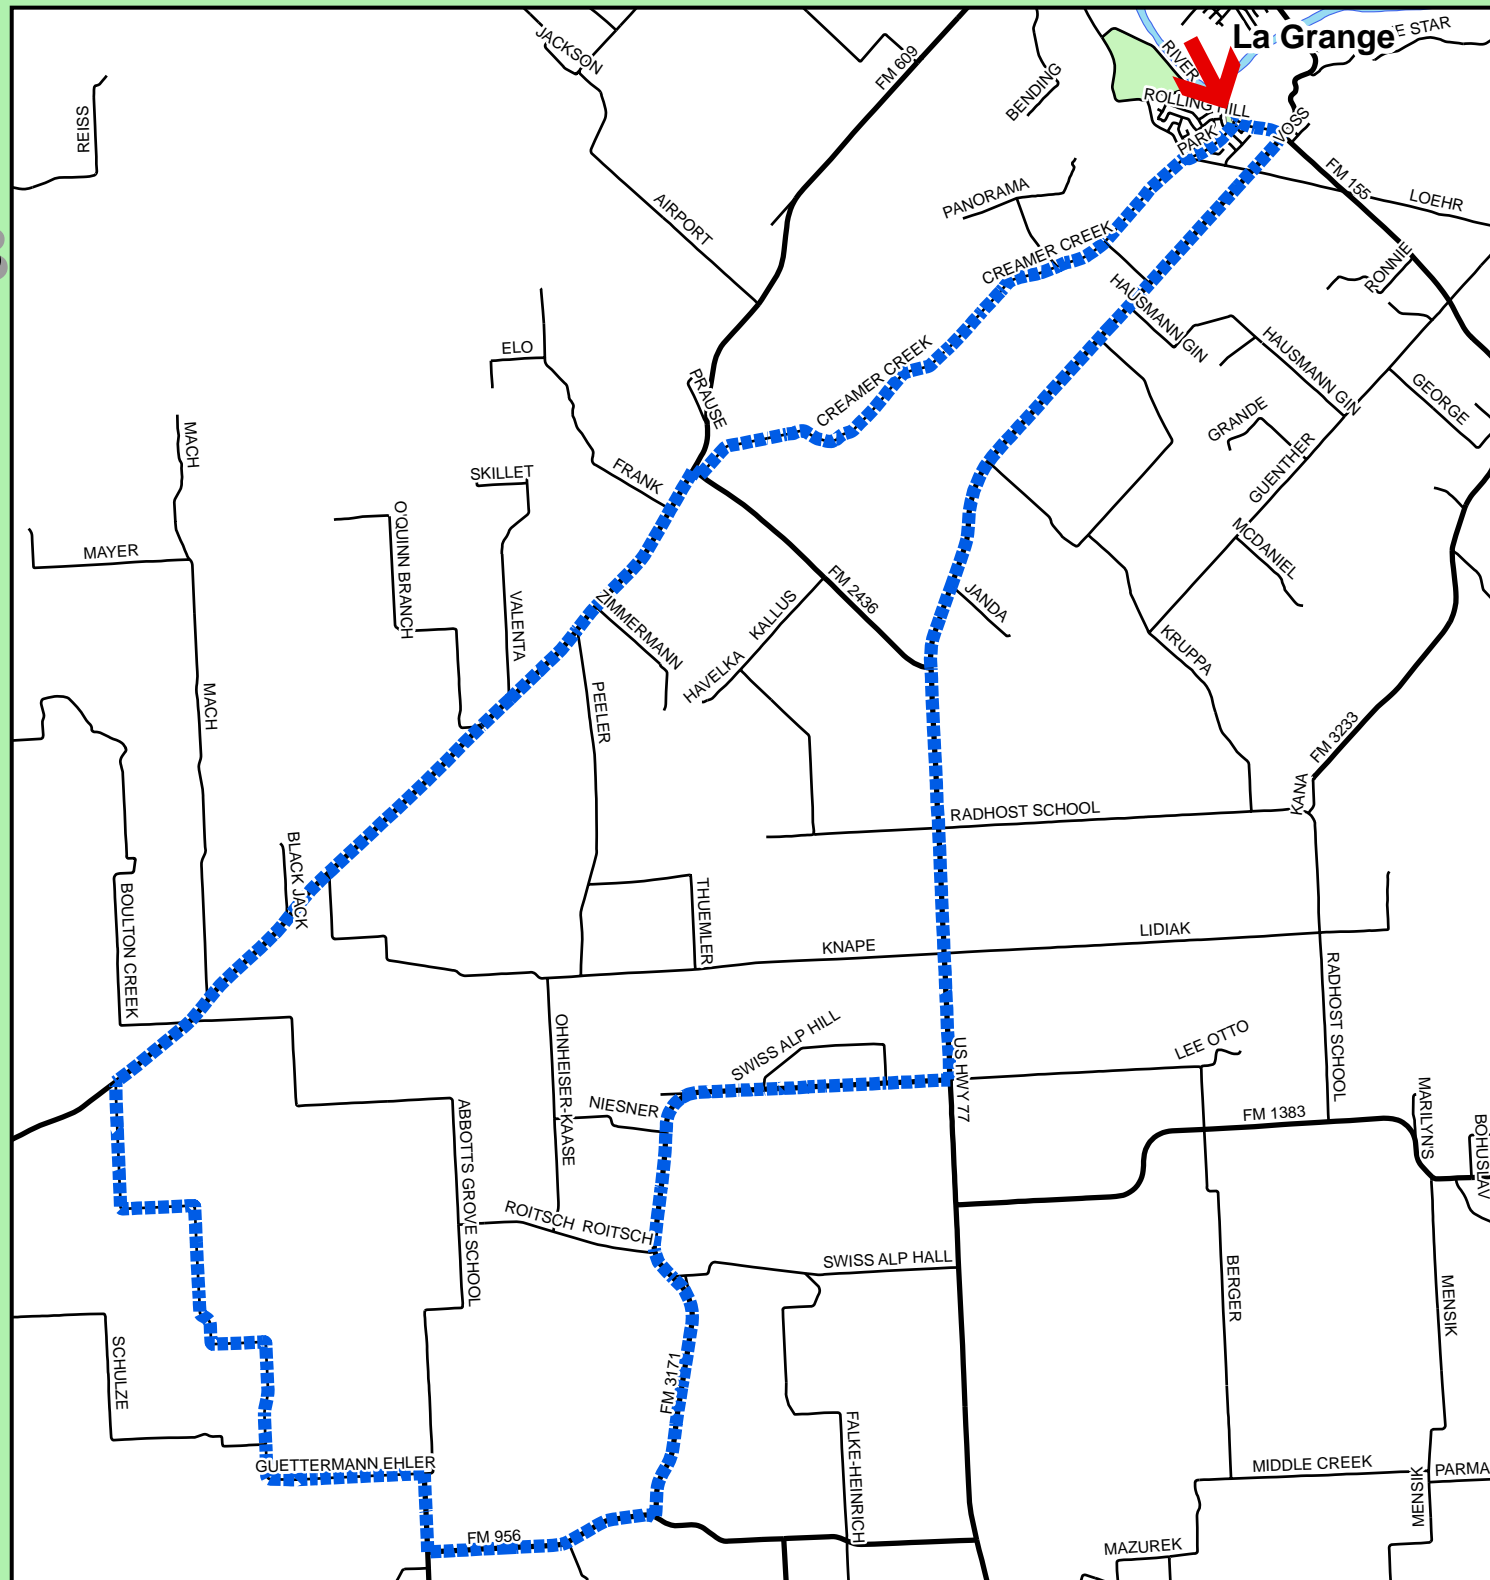

# Fayette County Texas Bicycle Route 1B 28 Miles

Start at Monument Hill State Park.  
Turn right onto **Park Drive** for 0.4 miles.  
Turn right onto **Country Club Drive**;  
Turn left onto **Creamer Creek Road**  
for 4 miles.  
Turn right onto **FM 2436**.  
Turn left onto **FM 609** for 5.4 miles.  
Turn left onto **Guetterman Ehler Road**  
for 4.5 miles.  
Turn left onto **FM 956** for 2 miles.  
Turn left onto **FM 3171** for 4.5 miles.  
Turn left onto **US Hwy 77** for 6.8 miles.  
Turn left onto **State Spur 92** for 0.3 miles  
to **Monument Hill State Park**.

0 0.5 1 Mile

Custom Mapping donated  
by Absolute Geographic, Inc.  
La Grange, Texas (866) MAP-THIS  
Absolute Geographic, Inc. provides  
this data "as is" and assumes no  
liability for its accuracy or completeness.