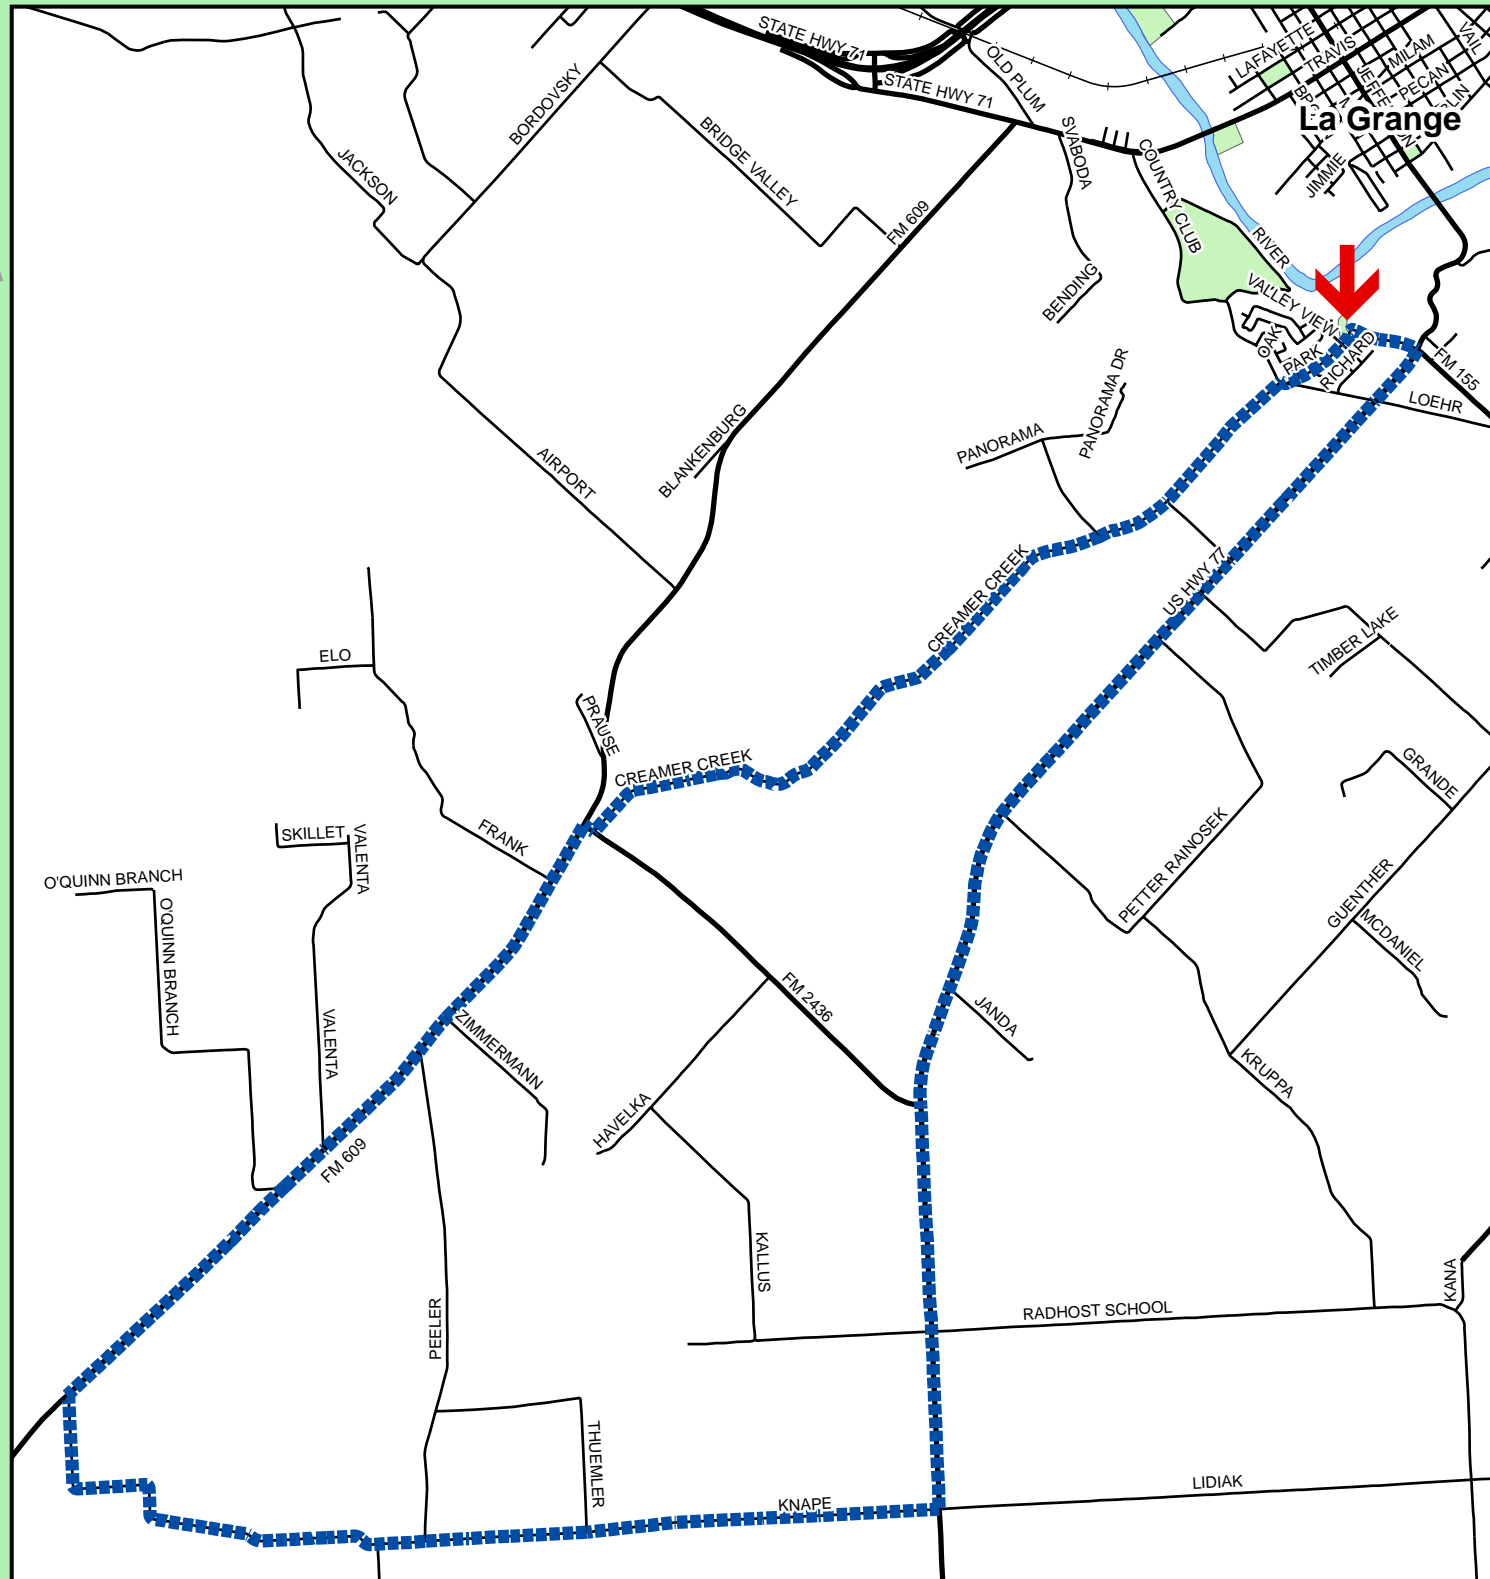

Fayette County Texas Bicycle Route 1A 18.5 Miles

Start at Monument Hill State Park.
Turn right onto **Park Drive** for 0.4 miles.
Turn right onto **Country Club Drive**;
Turn left onto **Creamer Creek Road**
for 4 miles.
Turn right onto **FM 2436**.
Turn left onto **FM 609** for 3.5 miles.
Turn left onto **Knape Road** for 4.5 miles.
Turn left onto **US Hwy 77** for 6 miles.
Turn left onto **State Spur 92** for 0.3 miles
to **Monument Hill State Park**.

0 0.5 1 Mile

Custom Mapping donated
by Absolute Geographic, Inc.
La Grange, Texas (866) MAP-THIS
Absolute Geographic, Inc. provides
this data "as is" and assumes no
liability for its accuracy or completeness.