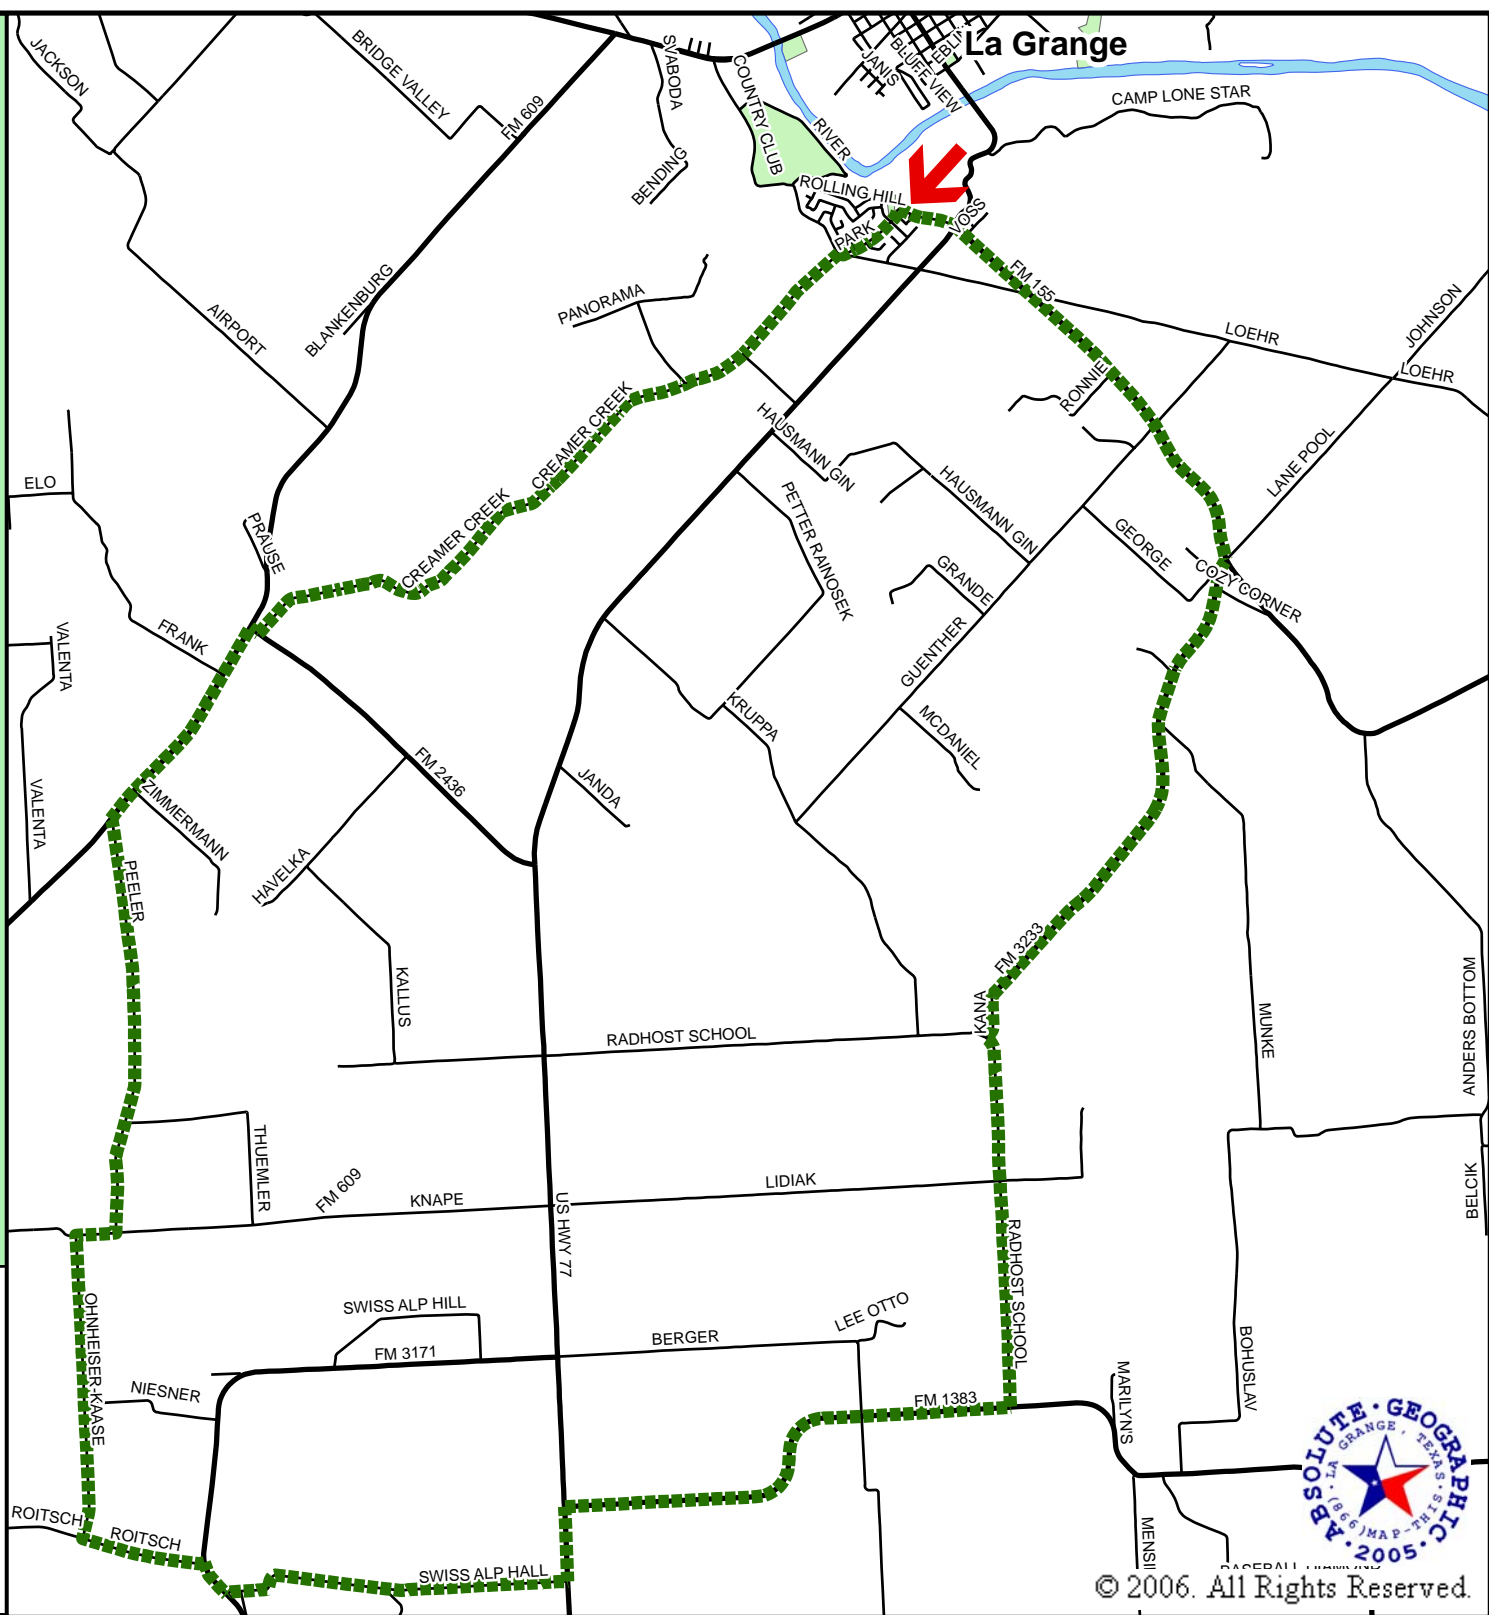

Fayette County Texas Dance Hall Drive Bicycle Route 23 Miles

Start at **Monument Hill State Park**.
 Turn right onto **Park Drive** for 0.4 miles.
 Turn right onto **Country Club Drive**;
 Turn left onto **Creamer Creek Road** for 4 miles.
 Turn right onto **FM 2436**.
 Turn left onto **FM 609** for 1.3 miles.
 Turn left onto **Peeler Road** for 2.2 miles.
 Turn right onto **Knape Road** for 0.2 miles.
 Turn left onto **Ohnheiser-Kaase Road**
 for 1.6 miles.
 Turn left onto **Roitsch Road** for 0.7 miles.
 Turn right onto **FM 3171** for 0.2 miles.
 Turn left onto **Swiss Alp Hall Road** for 1.9 miles.
 Turn left onto **US Hwy 77** for 0.4 miles.
 Turn right onto **FM 1383** for 2.6 miles.
 Turn left onto **Radhost School Road** for 2.0 miles.
 Turn right onto **Kana Road** for 0.2 miles.
 Continue on **FM 3233** for 2.7 miles.
 Turn left onto **FM 155** for 2.3 miles.
 Continue onto **State Spur 92** for 0.3 miles
 to **Monument Hill State Park**.

0 0.5 1 Mile

171 S. Main St.
 La Grange, TX 78945
 (800) LA GRANGE
www.lagrangetx.org

Custom Mapping donated by
 Absolute Geographic, Inc.,
 La Grange, Texas
 (866) MAP-THIS.
 Absolute Geographic, Inc.
 provides this data "as is" and
 assumes no liability for its
 accuracy or completeness.