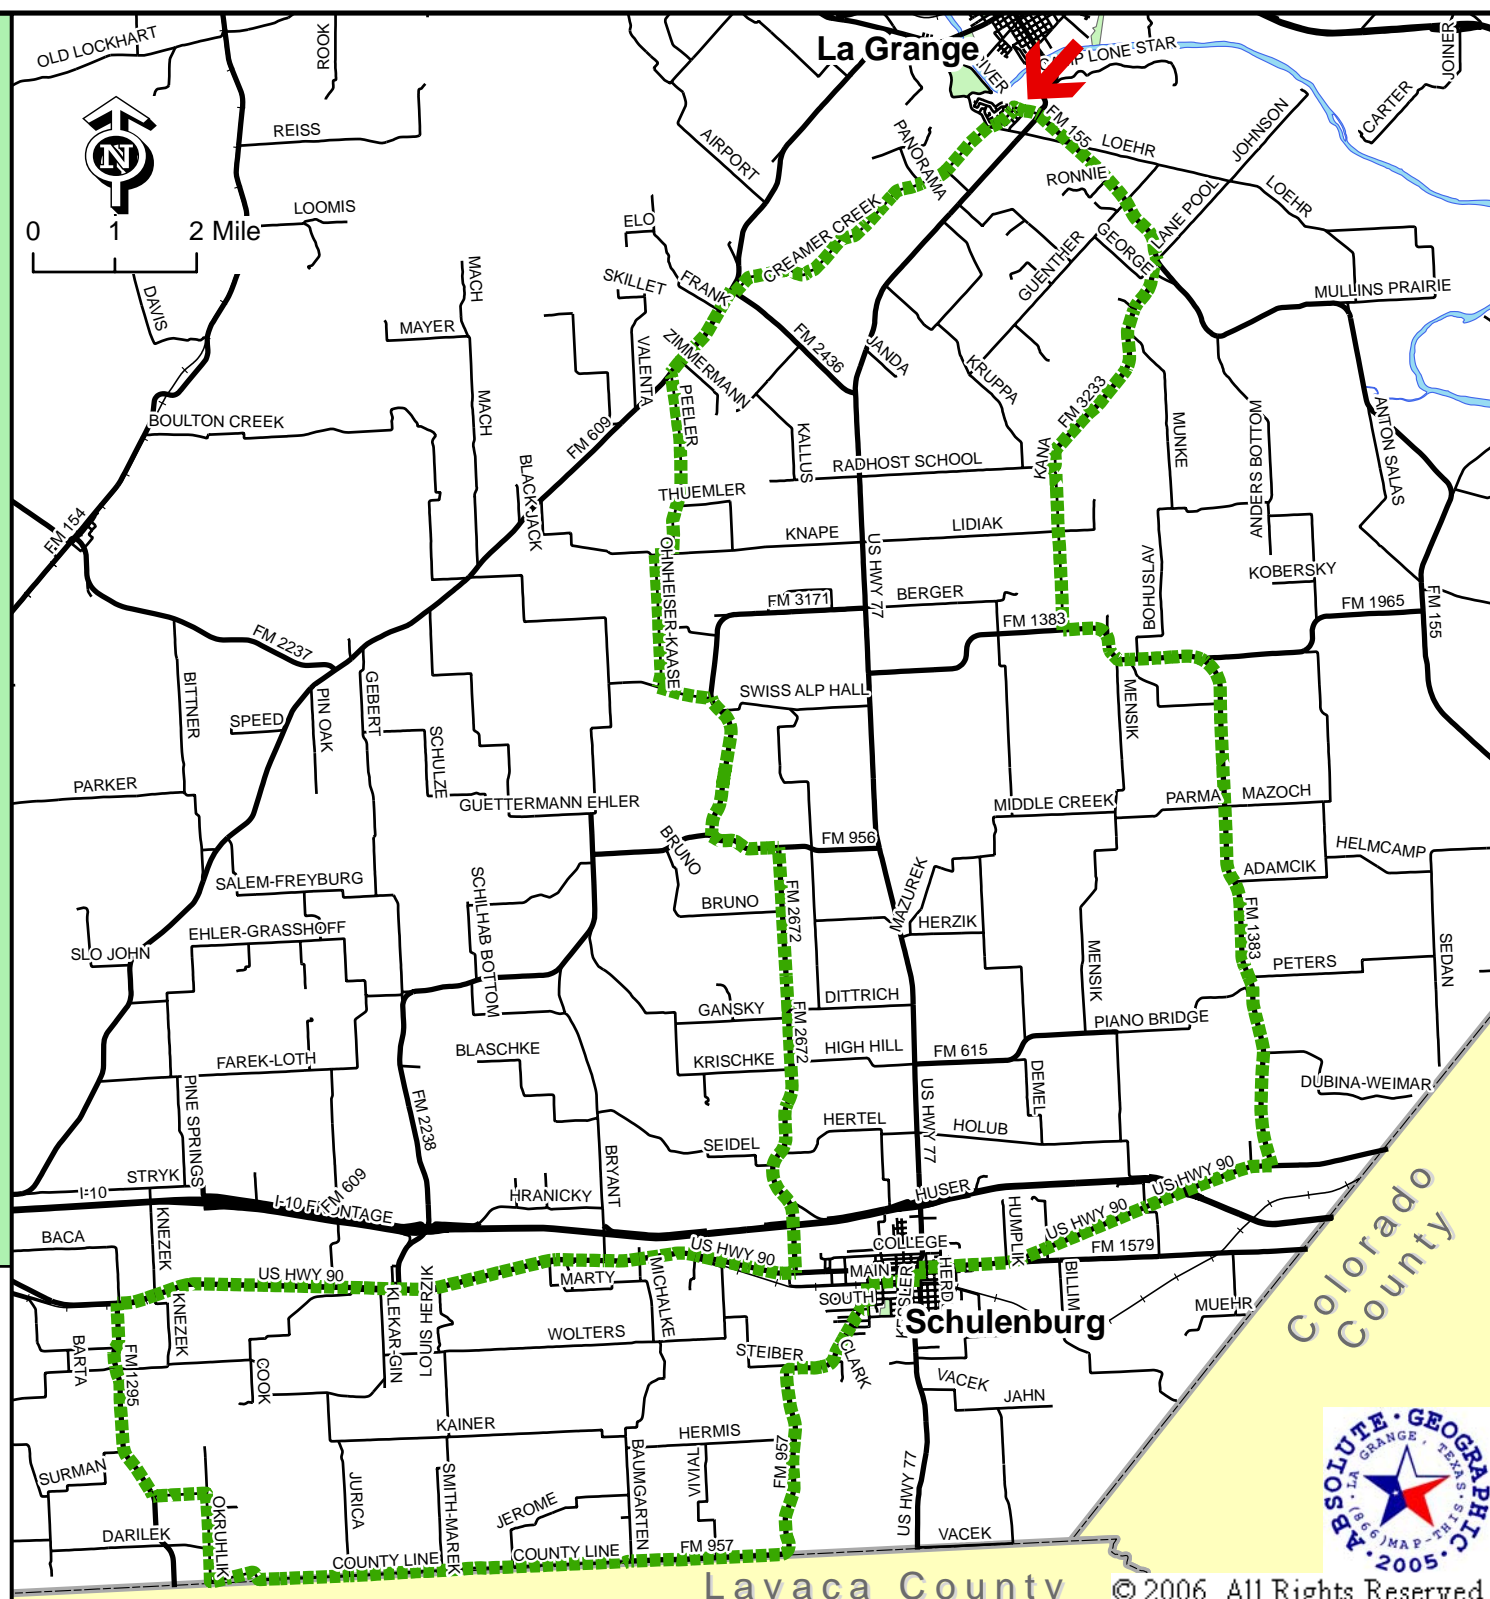

Fayette County Texas County Line Run Bicycle Route 63.5 Miles

Start at Monument Hill State Park.
 Turn right onto **Park Drive** for 0.4 miles.
 Turn right onto **Country Club Drive**;
 Turn left onto **Creamer Creek Road** for 4 miles.
 Turn right onto **FM 2436**.
 Turn left onto **FM 609** for 1.3 miles.
 Turn left onto **Peeler Road** for 2.2 miles.
 Turn right onto **Knape Road** for 0.2 miles.
 Turn left onto **Ohneiser-Kaase Road** for 1.6 miles.
 Turn left onto **Roitsch Road** for 0.7 miles.
 Turn right onto **FM 3171** for 2.0 miles.
 Turn left onto **FM 956** for 0.9 miles.
 Turn right onto **FM 2672** for 5.3 miles.
 Turn right onto **US Hwy 90** for 8.4 miles.
 Turn left onto **FM 1295** for 2.5 miles.
 Turn left onto **Okruhlik Road** for 1.7 miles.
 Turn left onto **County Line Road** for 5.1 miles.
 Turn left onto **FM 957** for 5.2 miles.
 Continue on **St. John Road** for 0.4 miles.
 Continue on **South Street** for 0.1 miles.
 Turn left onto **James Avenue** for 0.3 miles.
 Turn right onto **Main Street** for 0.6 miles.
 Turn left onto **Kessler Avenue** for 0.2 miles.
 Turn right onto **Summit Street** for 0.7 miles.
 Continue on **US Hwy 90** for 3.9 miles.
 Turn left onto **FM 1383** for 8.3 miles.
 Turn right onto **Radhost School Road** for 2.0 miles.
 Turn right onto **Kana Road** for 0.2 miles.
 Continue on **FM 3233** for 2.7 miles.
 Turn left onto **FM 155** for 2.3 miles.
 Continue on **State Spur 92** for 0.3 miles
 to **Monument Hill State Park**.

171 S. Main St.
 La Grange, TX 78945
 (800) LA GRANGE
www.lagrangetx.org

Custom Mapping donated by
 Absolute Geographic, Inc.,
 La Grange, Texas
 (866) MAP-THIS.
 Absolute Geographic, Inc.
 provides this data "as is" and
 assumes no liability for its
 accuracy or completeness.

Colorado County