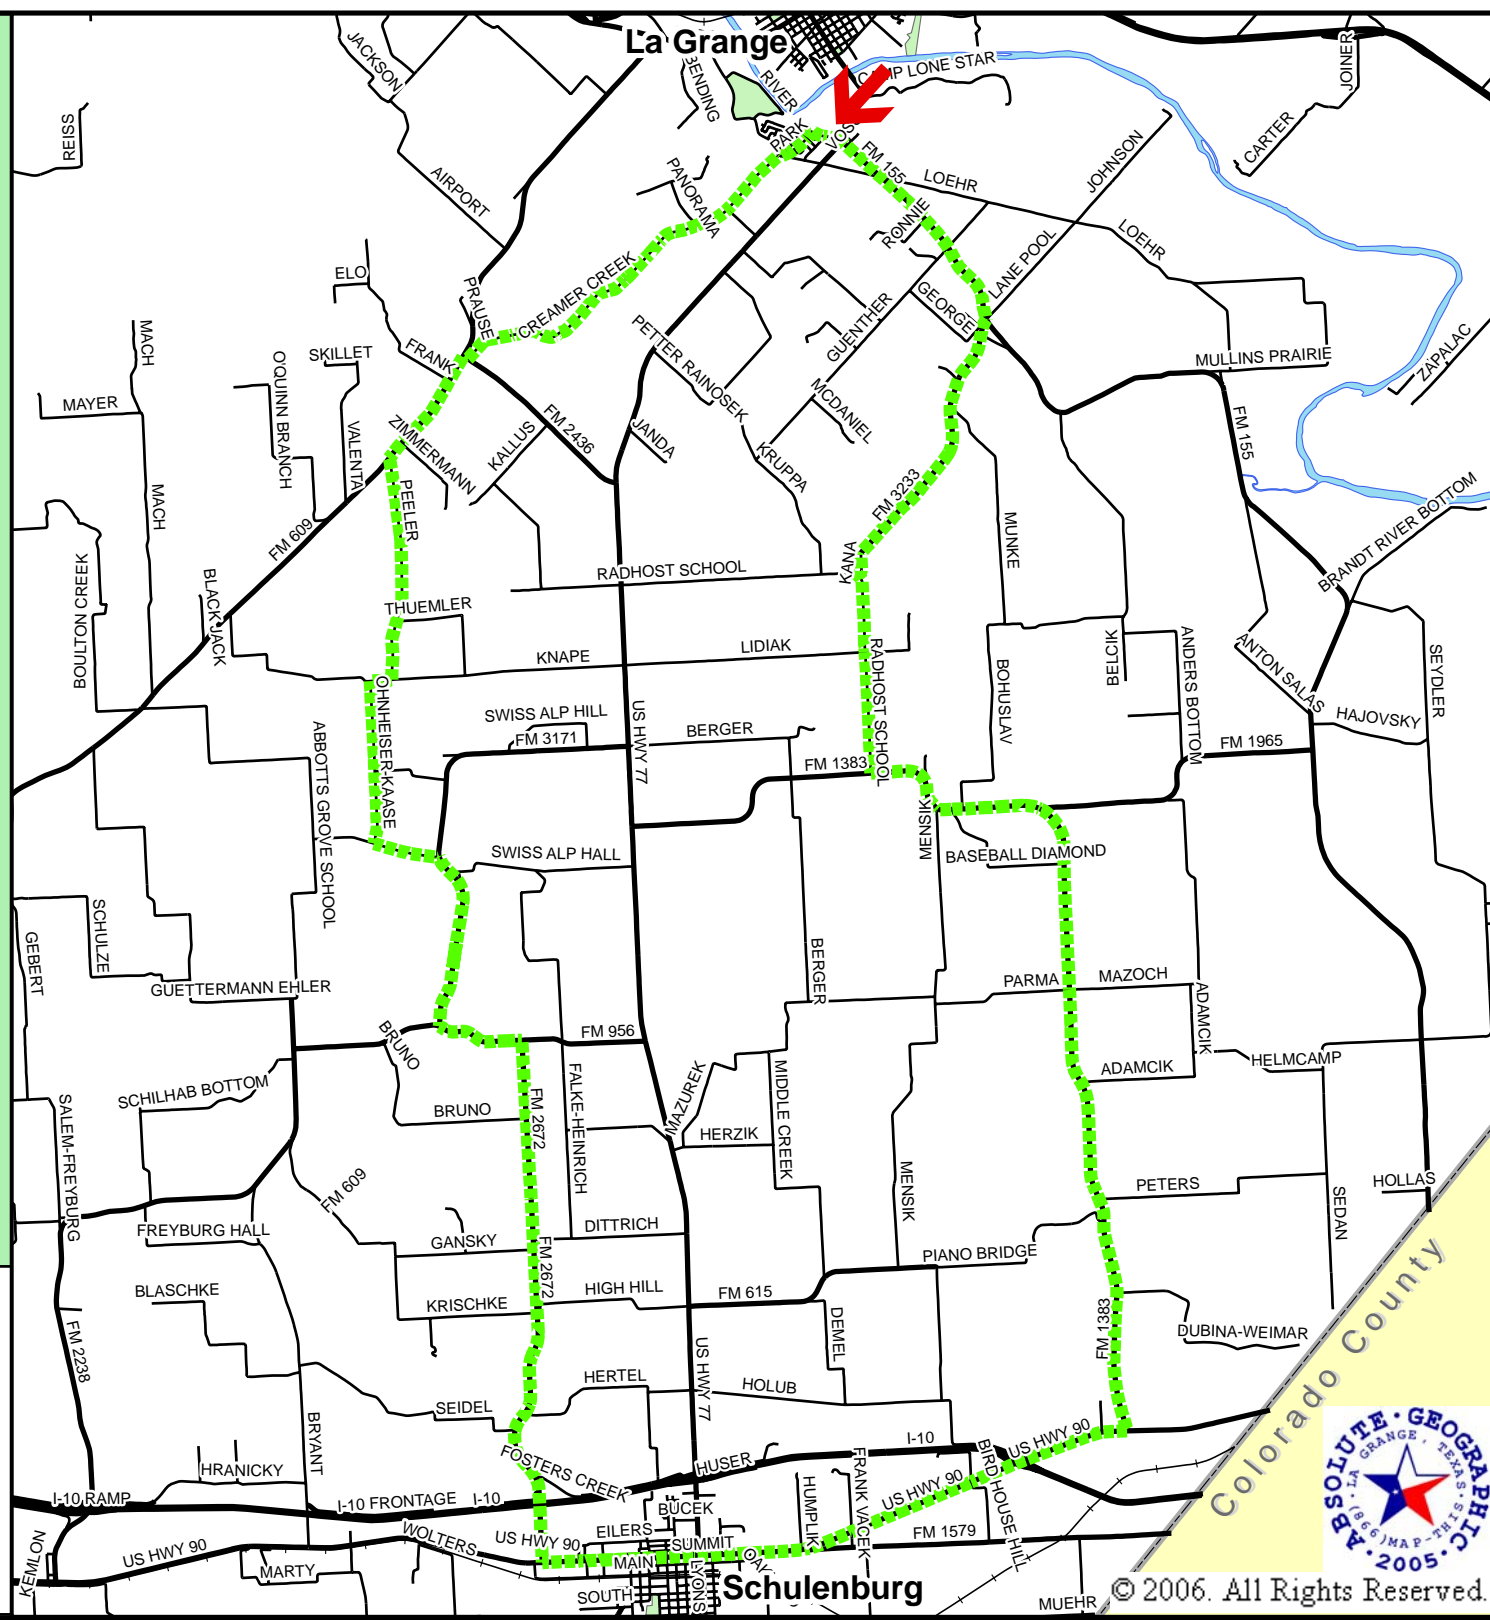

# Fayette County Texas Painted Church Pedal Bicycle Route 40.5 Miles

Start at **Monument Hill State Park**.  
 Turn right onto **Park Drive** for 0.4 miles.  
 Turn right onto **Country Club Drive**;  
 Turn left onto **Creamer Creek Road** for 4 miles.  
 Turn right onto **FM 2436**.  
 Turn left onto **FM 609** for 1.3 miles.  
 Turn left onto **Peeler Road** for 2.2 miles.  
 Turn right onto **Knape Road** for 0.2 miles.  
 Turn left onto **Ohnseier-Kaase Road** for 1.6 miles.  
 Turn left onto **Roitsch Road** for 0.7 miles.  
 Turn right onto **FM 3171** for 2.0 miles.  
 Turn left onto **FM 956** for 0.9 miles.  
 Turn right onto **FM 2672** for 5.3 miles.  
 Turn left onto **US Hwy 90** for 0.6 miles.  
 Continue on **Summit Street** for 1.6 miles.  
 Continue on **US Hwy 90** for 3.9 miles.  
 Turn left onto **FM 1383** for 8.3 miles.  
 Turn right onto **Radhost School Road** for 2.0 miles.  
 Turn right onto **Kana Road** for 0.2 miles.  
 Continue on **FM 3233** for 2.7 miles.  
 Turn left onto **FM 155** for 2.3 miles.  
 Continue on **State Spur 92** for 0.3 miles  
 to **Monument Hill State Park**.

0 0.5 1 Mile

171 S. Main St.  
 La Grange, TX 78945  
 (800) LA GRANGE  
[www.lagrangetx.org](http://www.lagrangetx.org)

Custom Mapping donated by  
 Absolute Geographic, Inc.,  
 La Grange, Texas  
 (866) MAP-THIS.  
 Absolute Geographic, Inc.  
 provides this data "as is" and  
 assumes no liability for its  
 accuracy or completeness.