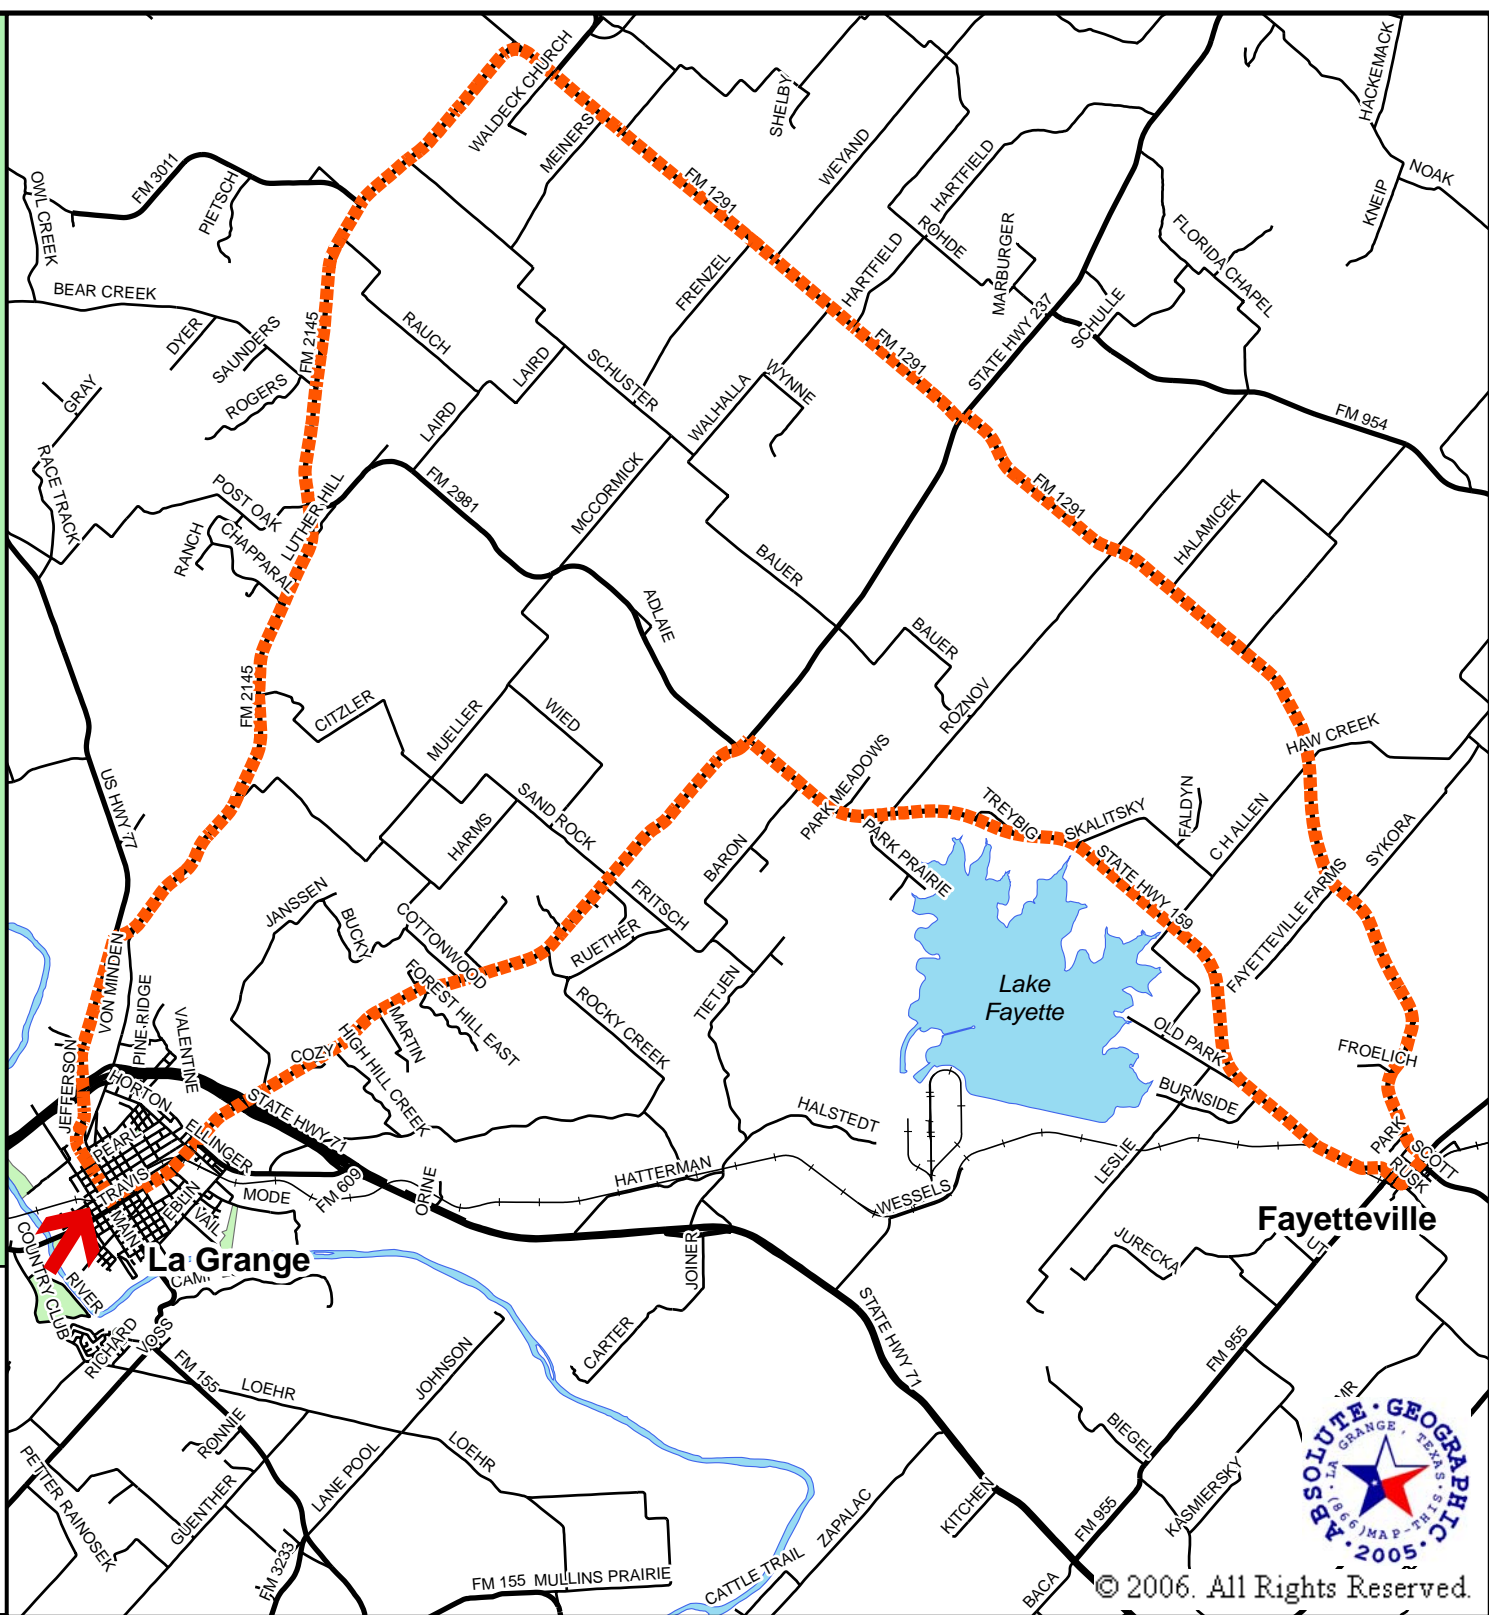

# Fayette County Texas Marvin's Marathon Bicycle Route 42 Miles

Start at Fayette County Courthouse.  
 Turn right onto Colorado Street for 1 block.  
 Turn left onto Jefferson Street  
 (US Hwy 77) for 2.6 miles.  
 Turn right onto FM 2145 for 10 miles.  
 Turn right onto FM 1291 for 13.6 miles.  
 Continue on Thompson Street for 0.2 miles.  
 Turn right onto Main Street for 0.3 miles.  
 Turn right onto Rusk Street for 0.2 miles.  
 Continue on State Hwy 159 for 14.4 miles.  
 Turn right onto Travis Street  
 (Hwy. 71 Bus.) for 0.6 miles.  
 Turn right onto Jackson Street for 1 block.  
 Turn left on Colorado Street for 0.4 miles  
 to Fayette County Courthouse.

0 0.5 1 Mile

171 S. Main St.  
 La Grange, TX 78945  
 (800) LA GRANGE  
[www.lagrangetx.org](http://www.lagrangetx.org)

Custom Mapping donated by  
 Absolute Geographic, Inc.,  
 La Grange, Texas  
 (866) MAP-THIS.  
 Absolute Geographic, Inc.  
 provides this data "as is" and  
 assumes no liability for its  
 accuracy or completeness.