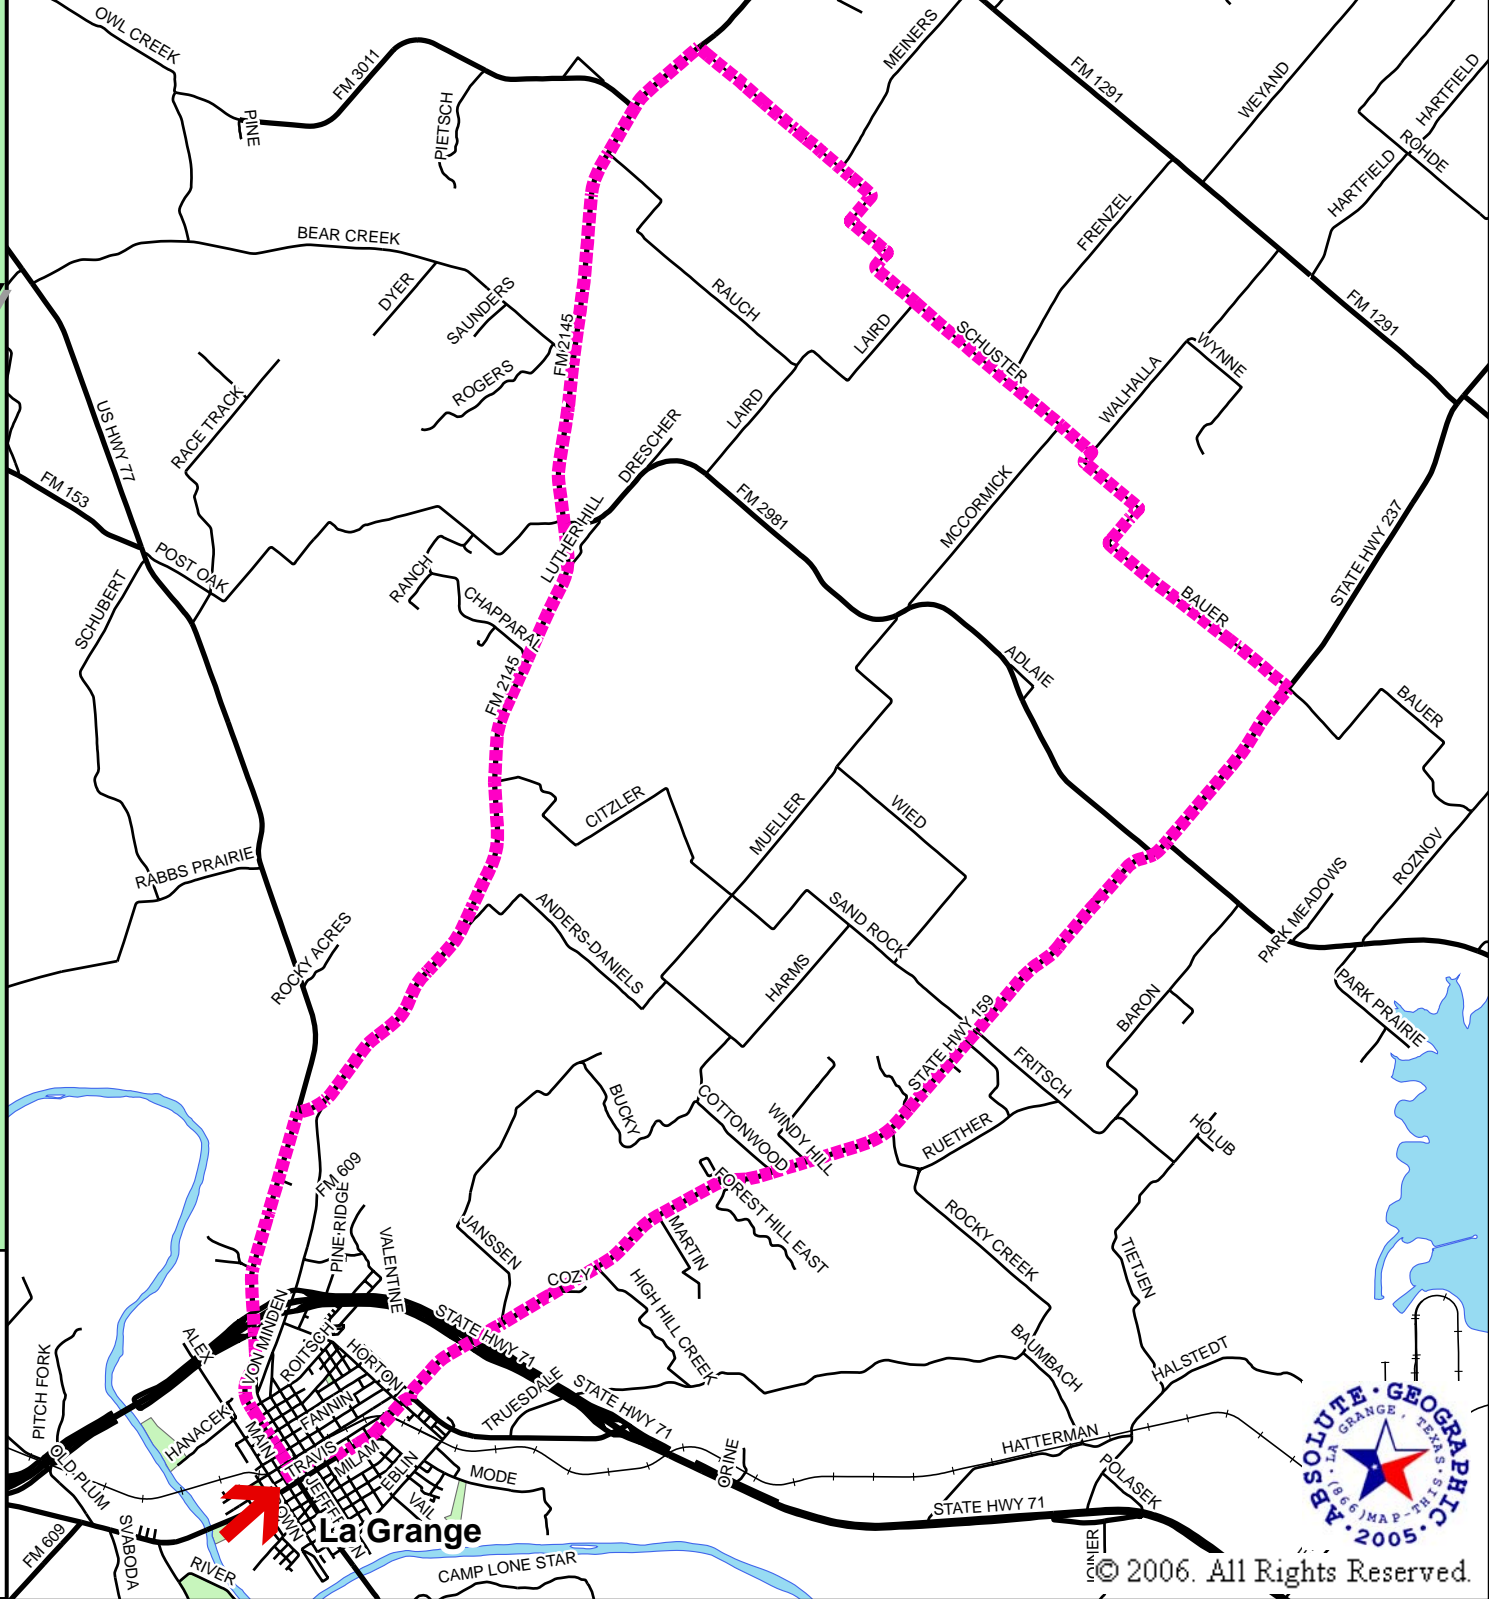

Fayette County Texas Got Ya Kolache Quarter Century Bicycle Route 26.5 Miles

Start at Fayette County Courthouse.
Turn right onto Colorado Street for 1 block.
Turn left onto Jefferson Street
(US Hwy 77) for 2.6 miles.
Turn right onto FM 2145 for 8.2 miles.
Turn right onto Schuster Road for 4.2 miles.
Turn right onto Bauer Road for 2.5 miles.
Turn right onto State Hwy 237 for 1.4 miles.
Continue on State Hwy 159 for 6.6 miles.
Turn right onto Travis Street
(Hwy 71 Bus.) for 0.6 miles.
Turn right onto Jackson Street for 1 block.
Turn left onto Colorado Street for 0.4 miles
to Fayette County Courthouse.

171 S. Main St.
La Grange, TX 78945
(800) LA GRANGE
www.lagrangetx.org

Custom Mapping donated by
Absolute Geographic, Inc.,
La Grange, Texas
(866) MAP-THIS.
Absolute Geographic, Inc.
provides this data "as is" and
assumes no liability for its
accuracy or completeness.

© 2006. All Rights Reserved.