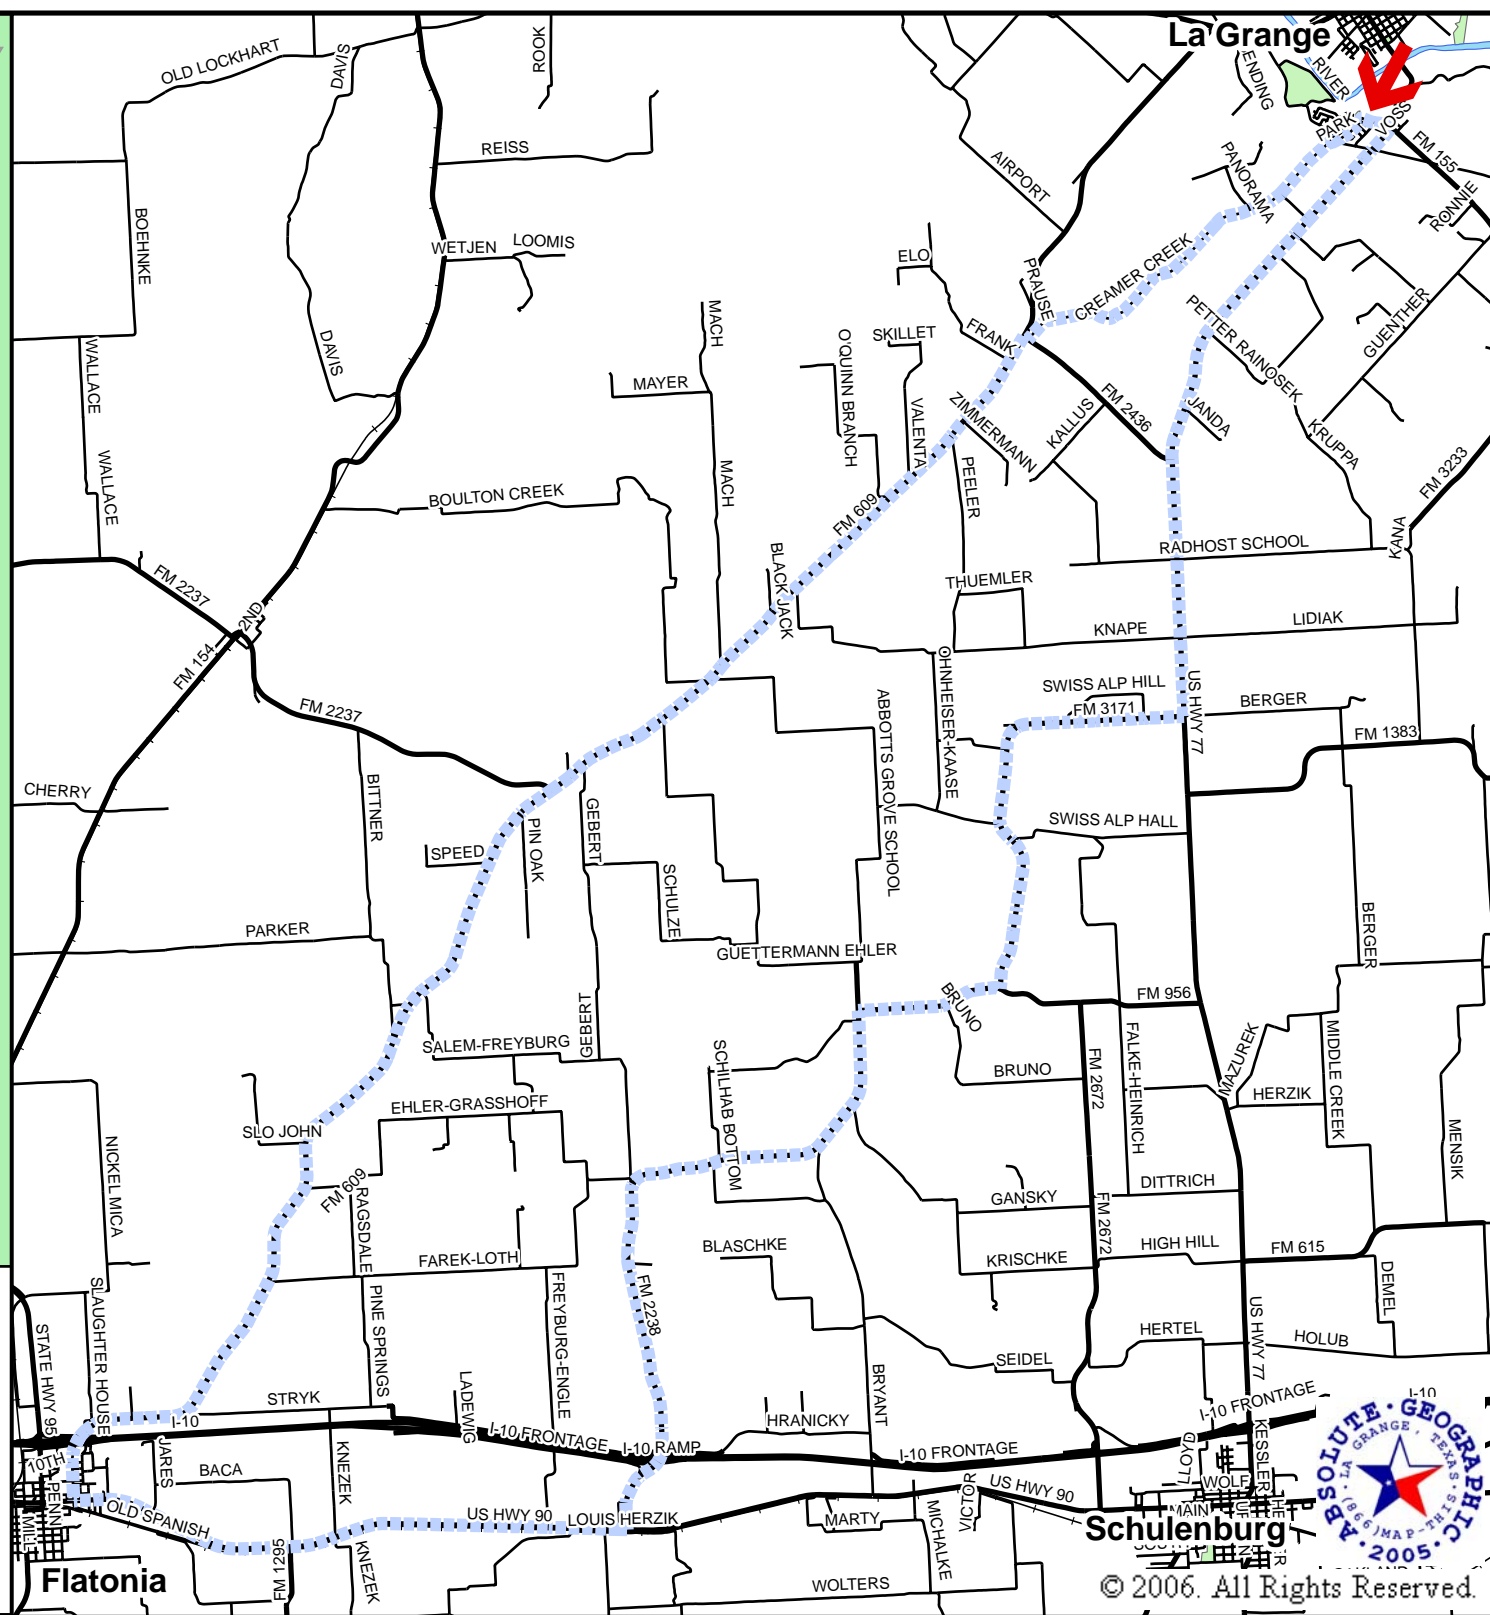

Fayette County Texas Chicken Ranch Run Bicycle Route 47 Miles

Start at Monument Hill State Park.
 Turn right onto Park Drive for 0.4 miles.
 Turn right onto Country Club Drive;
 Turn left onto Creamer Creek Road
 for 4 miles.
 Turn right onto FM 2436.
 Turn left onto FM 609 for 15.6 miles.
 Continue on La Grange Street for 0.7 miles.
 Turn left onto North Main Street
 for 0.3 miles.
 Continue on US Hwy 90 for 5.5 miles.
 Turn left onto FM 2238 for 7.3 miles.
 Turn right onto FM 956 for 1.5 miles.
 Turn left onto FM 3171 for 4.5 miles.
 Turn left onto US Hwy 77 for 6.8 miles.
 Turn left onto State Spur 92 for 0.3 miles
 to Monument Hill State Park.

0 0.5 1 Mile

171 S. Main St.
 La Grange, TX 78945
 (800) LA GRANGE
www.lagrangetx.org

Custom Mapping donated by
 Absolute Geographic, Inc.,
 La Grange, Texas
 (866) MAP-THIS.
 Absolute Geographic, Inc.
 provides this data "as is" and
 assumes no liability for its
 accuracy or completeness.