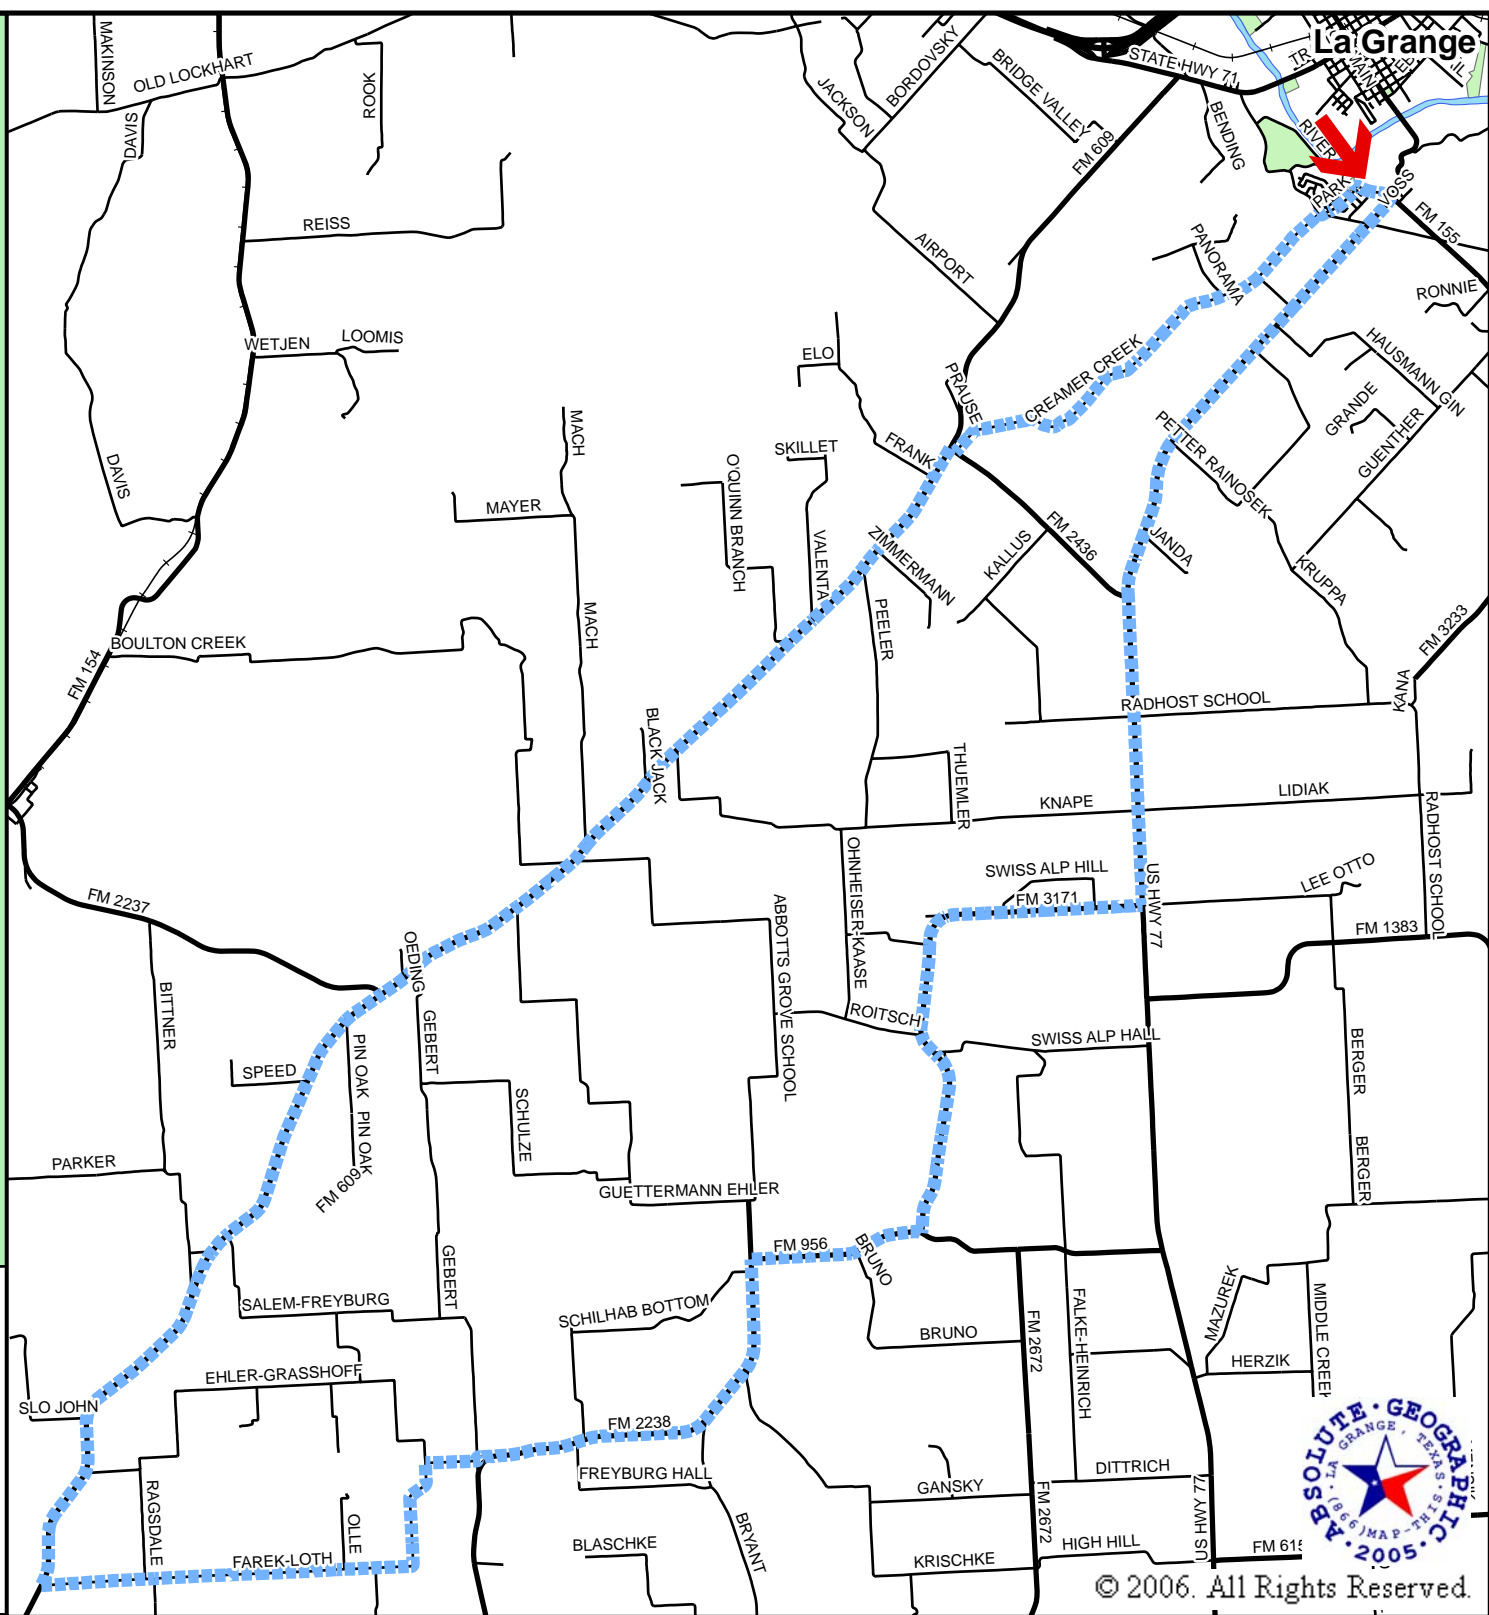

# Fayette County Texas Side Step Swing Bicycle Route 38.5 Miles

Start at **Monument Hill State Park**.  
 Turn right onto **Park Drive** for 0.4 miles.  
 Turn right onto **Country Club Drive**;  
 Turn left onto **Creamer Creek Road**  
 for 4 miles.  
 Turn right onto **FM 2436**.  
 Turn left onto **FM 609** for 12.8 miles.  
 Turn left onto **Farek-Loth Road** for 4.1 miles.  
 Turn right onto **Ehler-Grasshoff Road**  
 for 0.4 miles.  
 Turn left onto **Salem-Freyburg Road**.  
 Turn right onto **Freyburg Store Road**  
 for 0.1 mile.  
 Continue on **FM 2238** for 3.4 miles.  
 Turn right onto **FM 956** for 1.5 miles.  
 Turn left onto **FM 3171** for 4.5 miles.  
 Turn left onto **US Hwy 77** for 6.8 miles.  
 Turn left onto **State Spur 92** for 0.3 miles  
 to **Monument Hill State Park**.

0 0.5 1 Mile

171 S. Main St.  
 La Grange, TX 78945  
 (800) LA GRANGE  
[www.lagrangetx.org](http://www.lagrangetx.org)

Custom Mapping donated by  
 Absolute Geographic, Inc.,  
 La Grange, Texas  
 (866) MAP-THIS.  
 Absolute Geographic, Inc.  
 provides this data "as is" and  
 assumes no liability for its  
 accuracy or completeness.