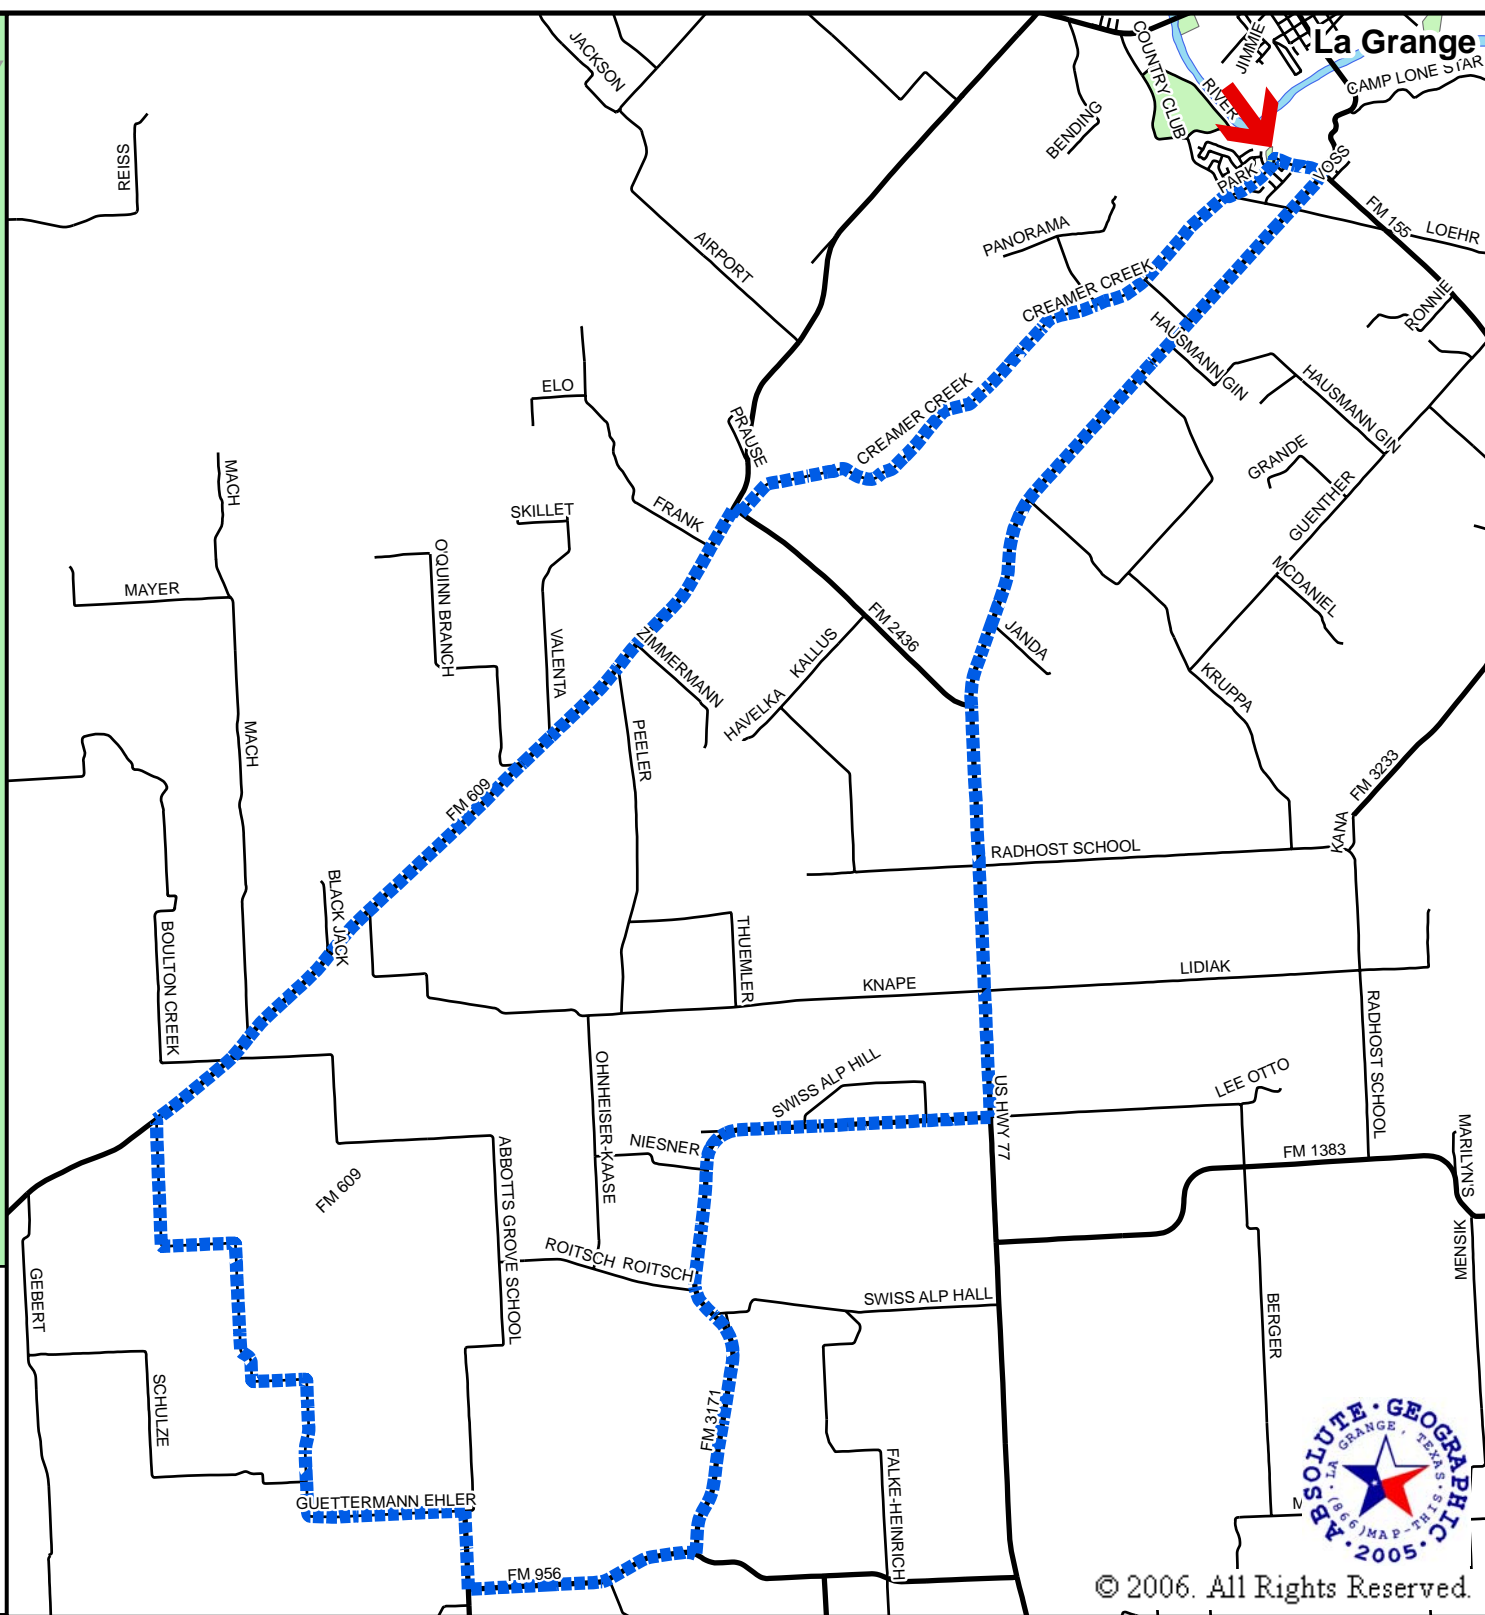

# Fayette County Texas Bluff Beer Barrel Roll Bicycle Route 28 Miles

Start at Monument Hill State Park.  
 Turn right onto **Park Drive** for 0.4 miles.  
 Turn right onto **Country Club Drive**;  
 Turn left onto **Creamer Creek Road**  
 for 4 miles.  
 Turn right onto **FM 2436**.  
 Turn left onto **FM 609** for 5.4 miles.  
 Turn left onto **Guetterman Ehler Road**  
 for 4.5 miles.  
 Turn left onto **FM 956** for 2 miles.  
 Turn left onto **FM 3171** for 4.5 miles.  
 Turn left onto **US Hwy 77** for 6.8 miles.  
 Turn left onto **State Spur 92** for 0.3 miles  
 to **Monument Hill State Park**.

0 0.5 1 Mile

171 S. Main St.  
 La Grange, TX 78945  
 (800) LA GRANGE  
[www.lagrangetx.org](http://www.lagrangetx.org)

Custom Mapping donated by  
 Absolute Geographic, Inc.,  
 La Grange, Texas  
 (866) MAP-THIS.  
 Absolute Geographic, Inc.  
 provides this data "as is" and  
 assumes no liability for its  
 accuracy or completeness.